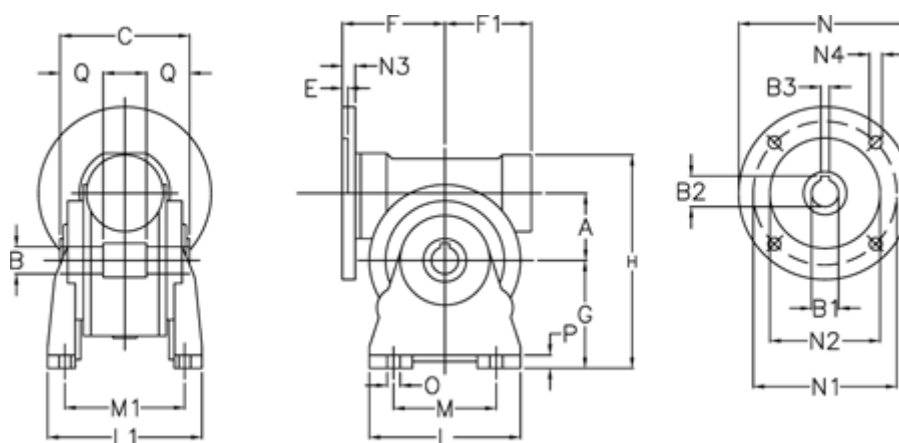

# Data Sheet

Article number: 3902049028233  
Description: Worm gear  
VF 49-A-28-80B14

## Measures

A	= 49.5	F1	= 63	N1	= 100
B	= 25 H7	G	= 82	N2	= 80
B1 E7	= 19	H	= 162	N3	= 10
B2	= 21.8	L	= 110	N4	= 7
B3 H9	= 6	L1	= 124	O	= 8.5
C	= 82	M	= 63	P	= 12
E	= 3	M1	= 98.5	Q	= 22.5
F	= 70	N	= 120		